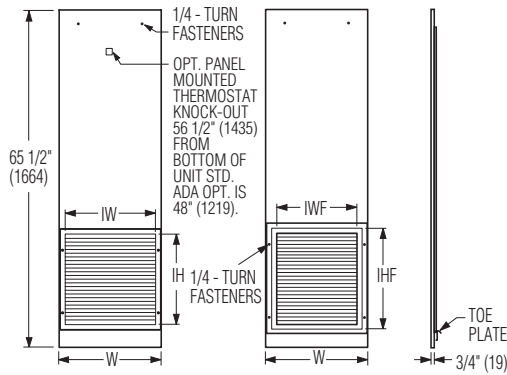

### Type C (Concealed), A/B Paired, M (Master) and S (Slave)

#### Standard Front Return Air Panel For Concealed Units • Separate Supply Grille

- Std. RA Grille (Code PS)
- Opt. RA Filter Grille (Code PSF)
- Furred In Unit Panel (Concealed Drywall)

#### Dimensional Data

Unit Size	W	Standard Return Air Grille IW x IH	Optional Return Air Filter Grille IWF x IHF
3, 5, 6	18 (457)	16 x 15 (406 x 381)	14 x 14 (356 x 356)
8, 10	20 (508)	18 x 21 (457 x 533)	16 x 20 (406 x 508)
12, 15	24 (610)	22 x 26 (559 x 660)	20 x 25 (508 x 635)
19, 21	30 (762)	28 x 26 (711 x 660)	25 x 25 (635 x 635)