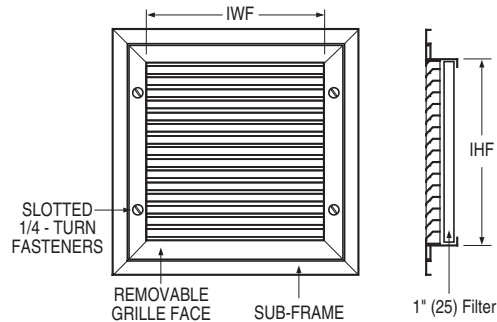

Optional Aluminum Filter Grille:

SCHEDULE TYPE:

PROJECT:

ENGINEER:

CONTRACTOR:

Dimensions are in inches (mm).

DATE

B SERIES

SUPERSEDES

DRAWING NO.

8 - 5 - 16

39

10 - 1 - 14

39L-5