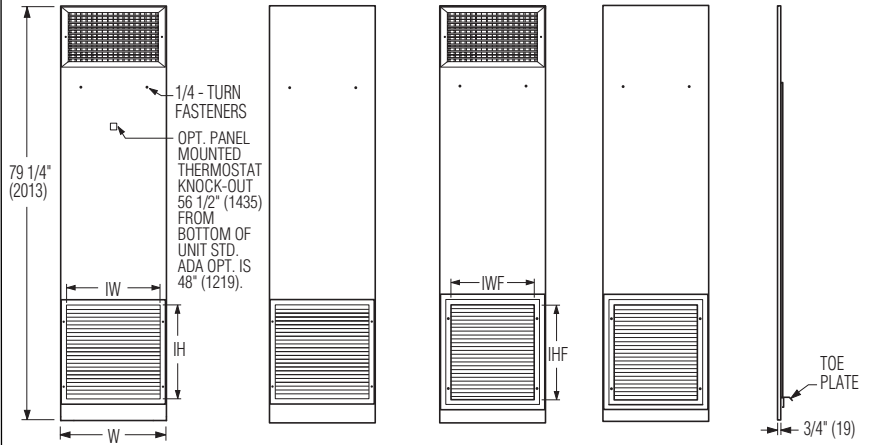

### Type C (Concealed), A/B Paired, M (Master) and S (Slave)

#### Standard Front Return Air Panel For Concealed Units • Separate Supply Grille

- Std. RA Grille (Code PS)
- Opt. RA Filter Grille (Code PSF)
- Furred In Unit Panel (Concealed Drywall)

#### Dimensional Data

Unit Size	W	Standard Return Air Grille IW x IH	Optional Return Air Filter Grille IWF x IHF
3, 5, 6	18 (457)	16 x 15 (406 x 381)	14 x 14 (356 x 356)
8, 10	20 (508)	18 x 21 (457 x 533)	16 x 20 (406 x 508)
12, 15	24 (610)	22 x 26 (559 x 660)	20 x 25 (508 x 635)
19, 21	30 (762)	28 x 26 (711 x 660)	25 x 25 (635 x 635)