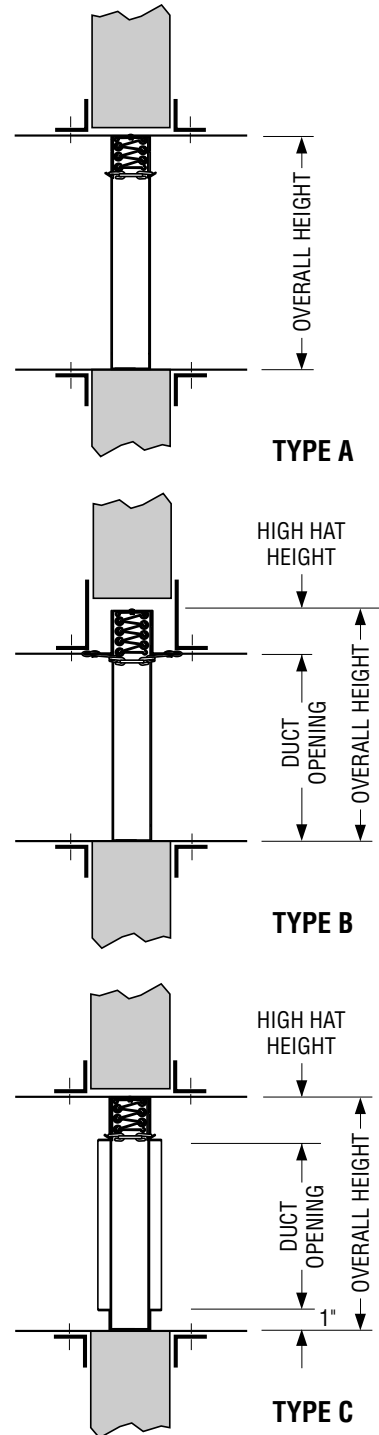

DUCT OPENING HEIGHT (inches)	TYPE "A" OVERALL HEIGHT (inches)	TYPE "B" OVERALL HEIGHT (inches)	TYPE "C" OVERALL HEIGHT (inches)
3		5 1/8	5 3/4
4	3 3/4	6 1/8	6 3/4
5	4 3/4	7 1/8	7 3/4
6	5 3/4	8 1/8	8 3/4
7	6 3/4	9 1/8	9 3/4
8	7 3/4	10 1/8	10 3/4
9	8 3/4	11 1/8	11 3/4
10	9 3/4	13 1/8	13 3/4
11	10 3/4	14 1/8	14 3/4
12	11 3/4	15 1/8	15 3/4
13	12 3/4	16 1/8	16 3/4
14	13 3/4	17 1/8	17 3/4
15	14 3/4	18 1/8	18 3/4
16	15 3/4	20 1/8	20 3/4
17	16 3/4	21 1/8	21 3/4
18	17 3/4	22 1/8	22 3/4
19	18 3/4	23 1/8	23 3/4
20	19 3/4	25 1/8	25 3/4
21	20 3/4	26 1/8	26 3/4
22	21 3/4	27 1/8	27 3/4
23	22 3/4	28 1/8	28 3/4
24	23 3/4	29 1/8	29 3/4
25	24 3/4	30 1/8	30 3/4
26	25 3/4	32 1/8	32 3/4
27	26 3/4	33 1/8	33 3/4
28	27 3/4	34 1/8	34 3/4
29	28 3/4	35 1/8	35 3/4
30	29 3/4	36 1/8	36 3/4
31	30 3/4	37 1/8	37 3/4
32	31 3/4	39 1/8	39 3/4
33	32 3/4	40 1/8	40 3/4
34	33 3/4	41 1/8	41 3/4
35	34 3/4	43 1/8	43 3/4
36	35 3/4	44 1/8	44 3/4
37	36 3/4	45 1/8	45 3/4
38	37 3/4	46 1/8	46 3/4
39	38 3/4	47 1/8	47 3/4
40	39 3/4	48 1/8	48 3/4
41	40 3/4	50 1/8	50 3/4
42	41 3/4	51 1/8	51 3/4
43	42 3/4	52 1/8	52 3/4
44	43 3/4	53 1/8	53 3/4
45	44 3/4	54 1/8	54 3/4
46	45 3/4	55 1/8	55 3/4
47	46 3/4	57 1/8	57 3/4
48	47 3/4	58 1/8	58 3/4
49	48 3/4	59 1/8	59 3/4
50	49 3/4	60 1/8	
51	50 3/4	DAMPER WIDTH OVERALL Type "A" = Duct Opening - 1/4". Type "B" = Duct Opening - 1/4". Type "C" = Duct Opening + 1 3/4".	
52	51 3/4		
53	52 3/4		
54	53 3/4		
55	54 3/4		
56	55 3/4		
57	56 3/4		
58	57 3/4		
59	58 3/4		
60	59 3/4		

Dimensions are in inches (mm).

Houston, Texas
Tel: 281-590-1172
Fax: 281-590-3086

Ft. Lauderdale, Florida
Tel: 954-351-2444
Fax: 954-351-2440

Toronto, Canada
Tel: 416-744-3300
Fax: 416-744-3360

Calgary, Canada
Tel: 403-279-8619
Fax: 403-279-5035